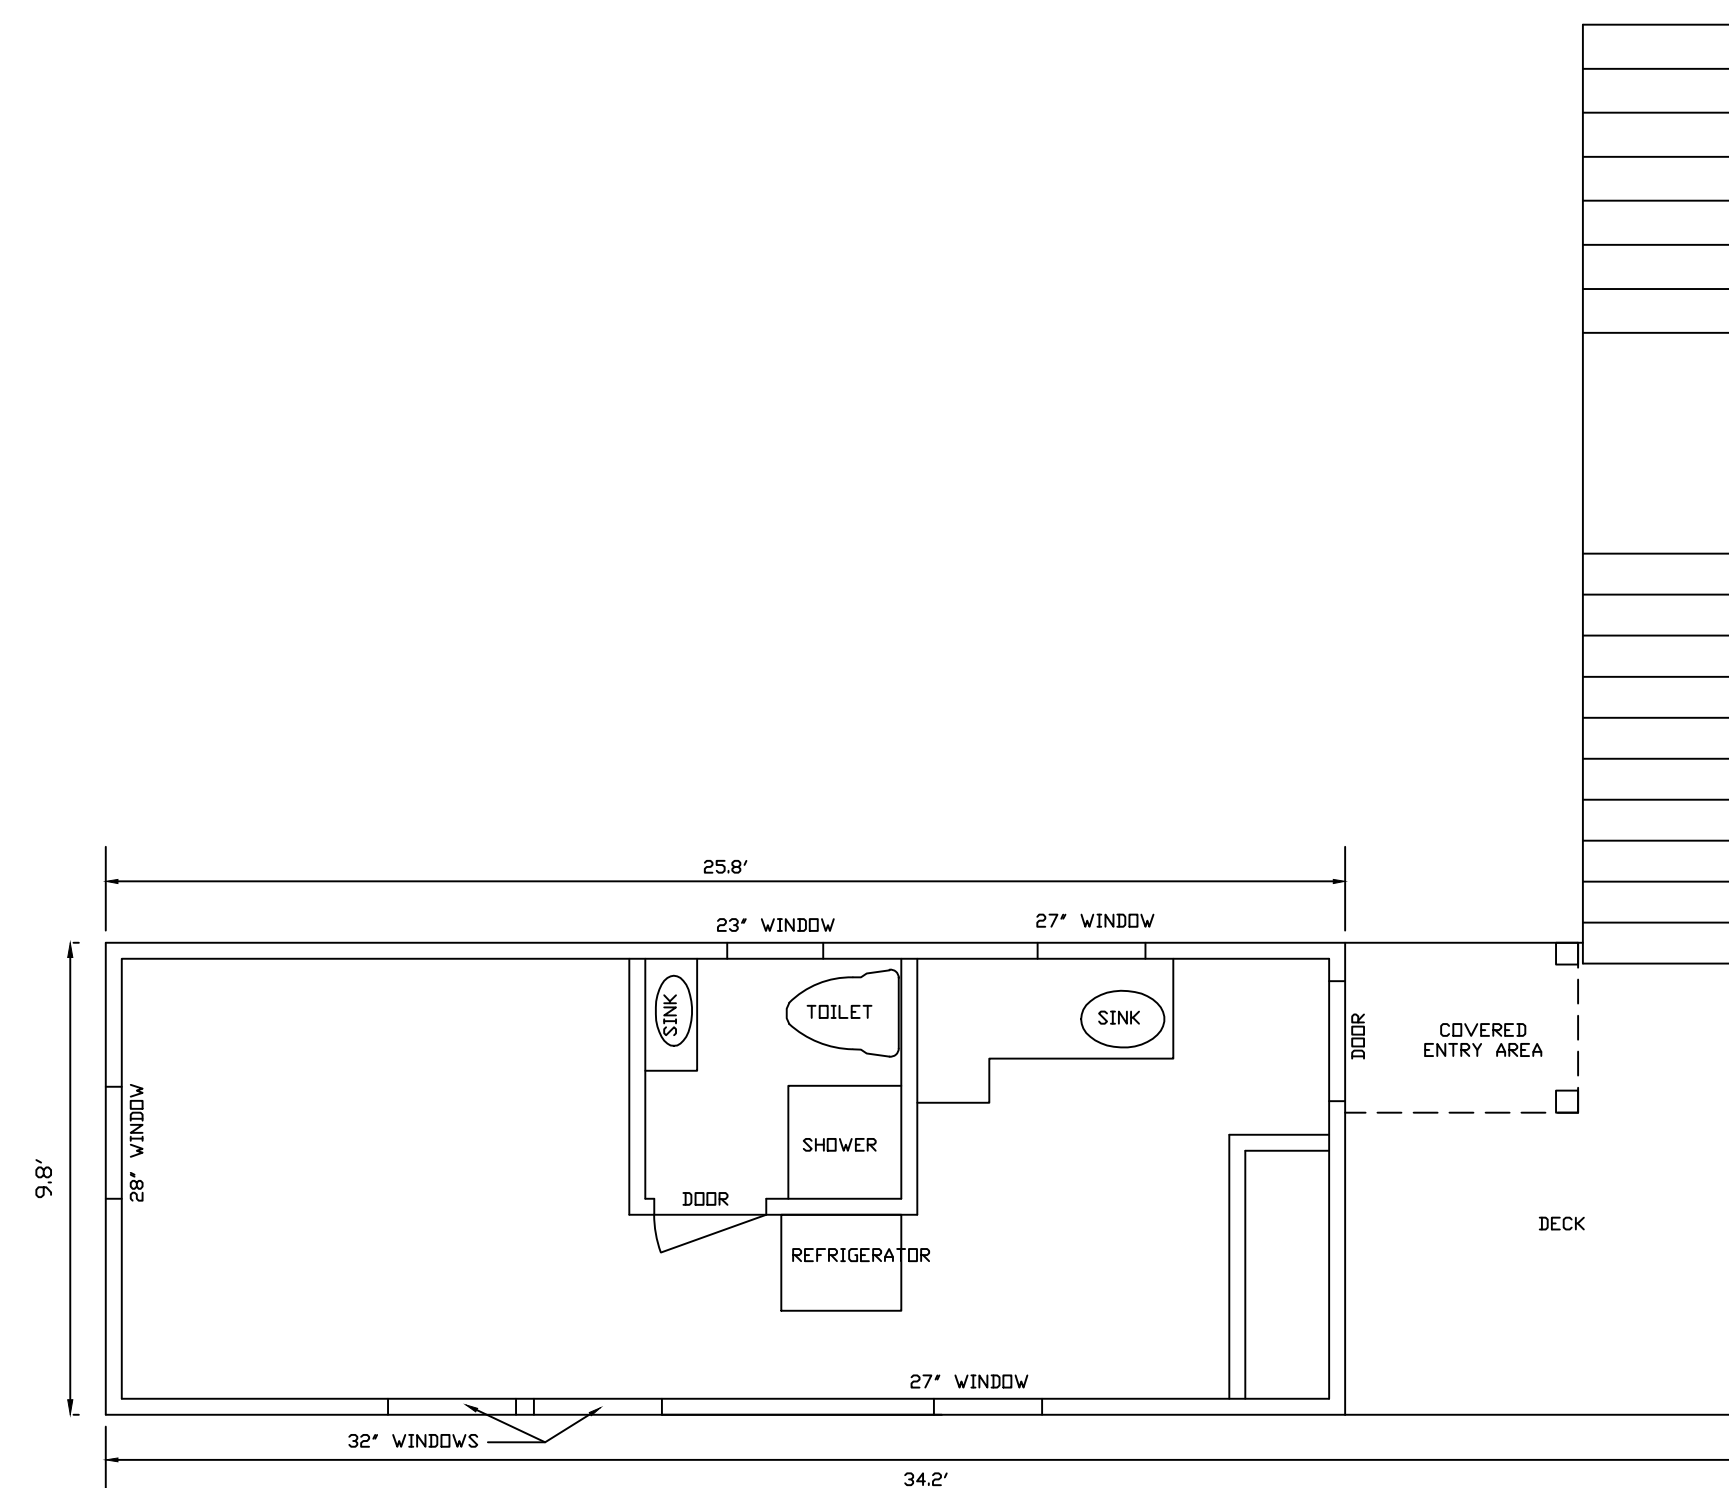

1st FLOOR RESTAURANT

2nd FLOOR STUDIO APARTMENT

FLOOR PLANS: LOT 1.01, BLOCK 4.19 LONG BEACH TOWNSHIP OCEAN COUNTY, NEW JERSEY		
SCALE: 1" = 4'	DRAWN BY: AMC	SHEET 1 OF 1
JOB NO.: 90-010	DATE: 11/21/2024	